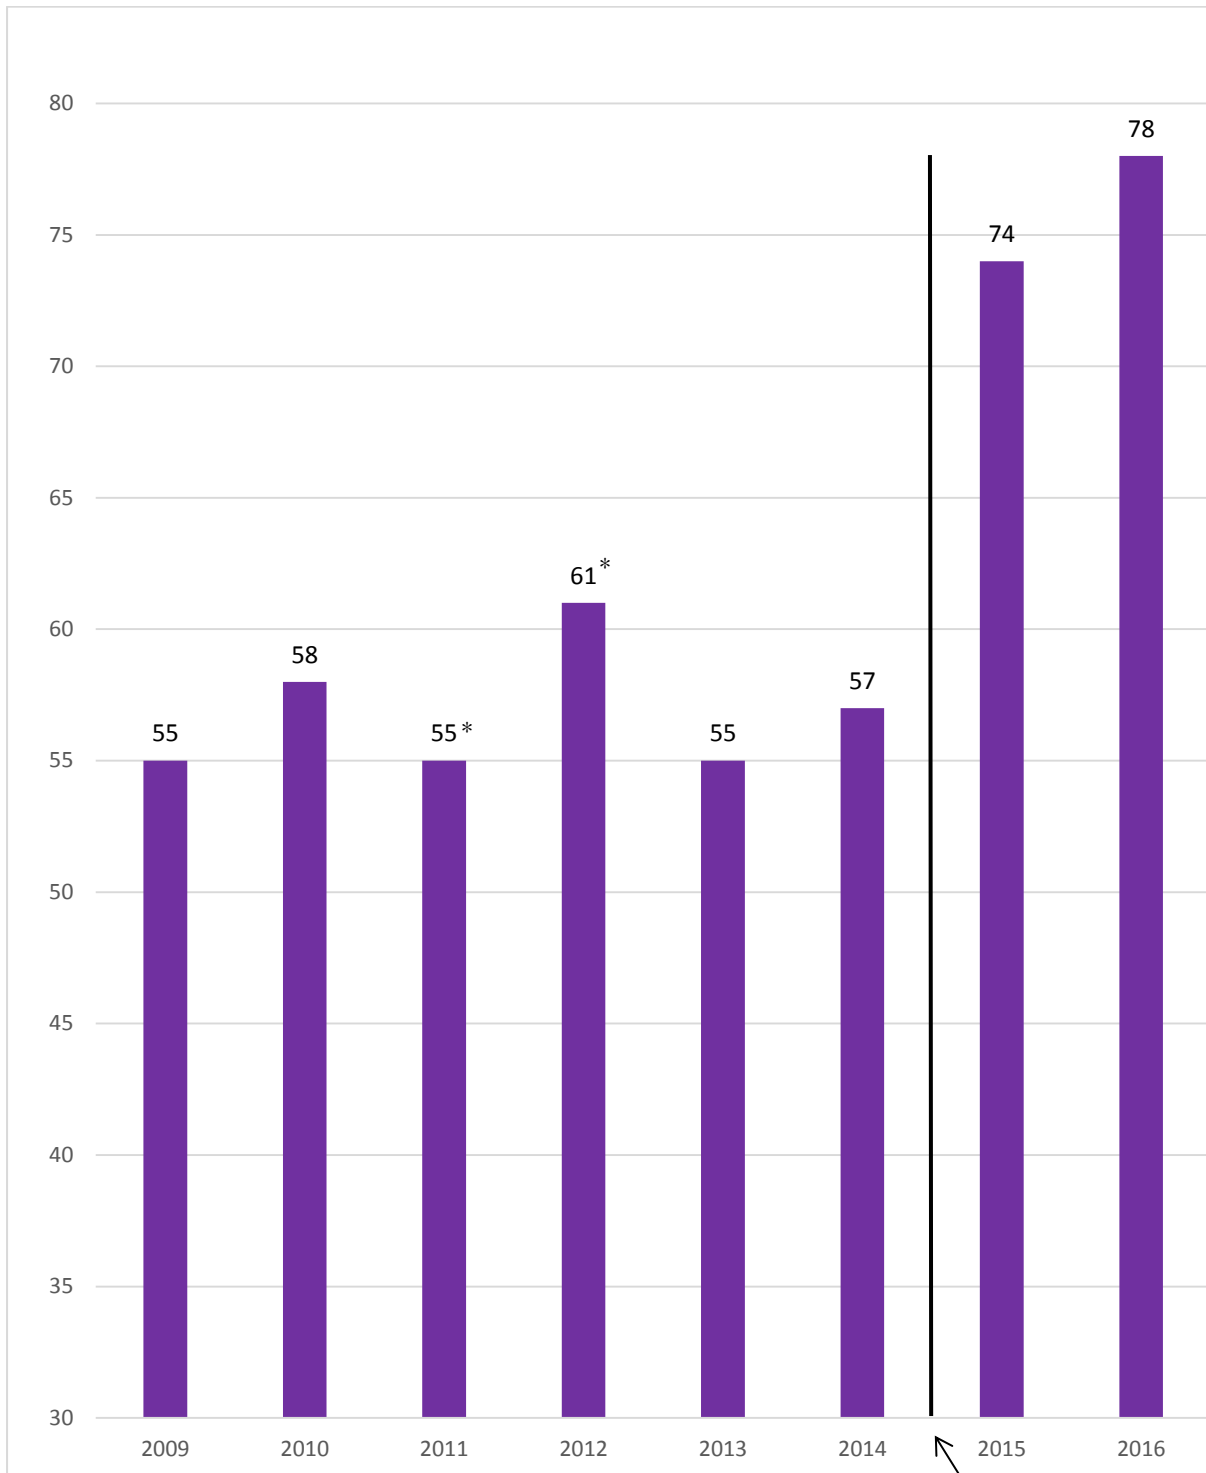

## GCSE Results A\*-C in both English and Maths

\* Predecessor school is rated Outstanding by Ofsted

**School joins  
Outwood Family**